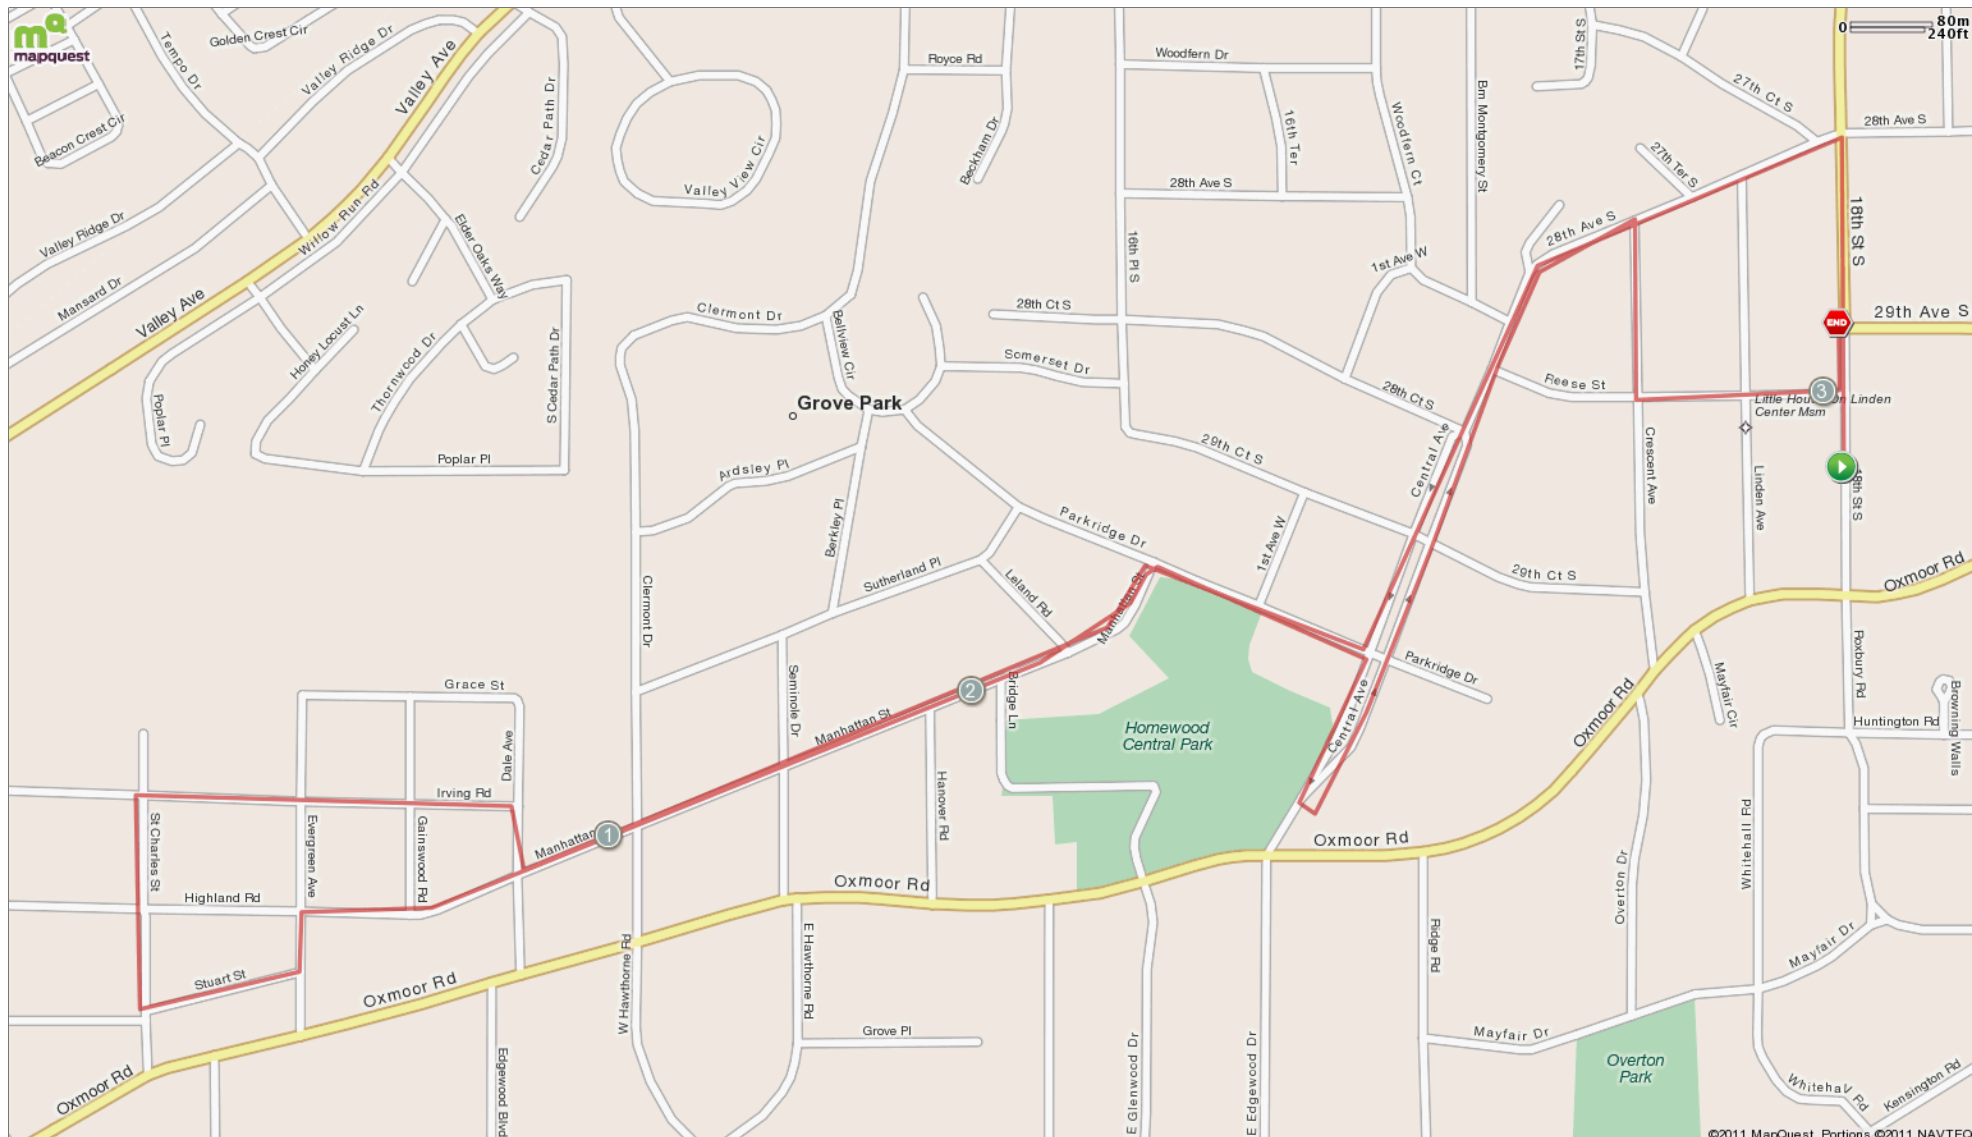

# Retro Run

Starts In Birmingham, Alabama

## 3.11 miles

**Description**  
Retro Run 5K.